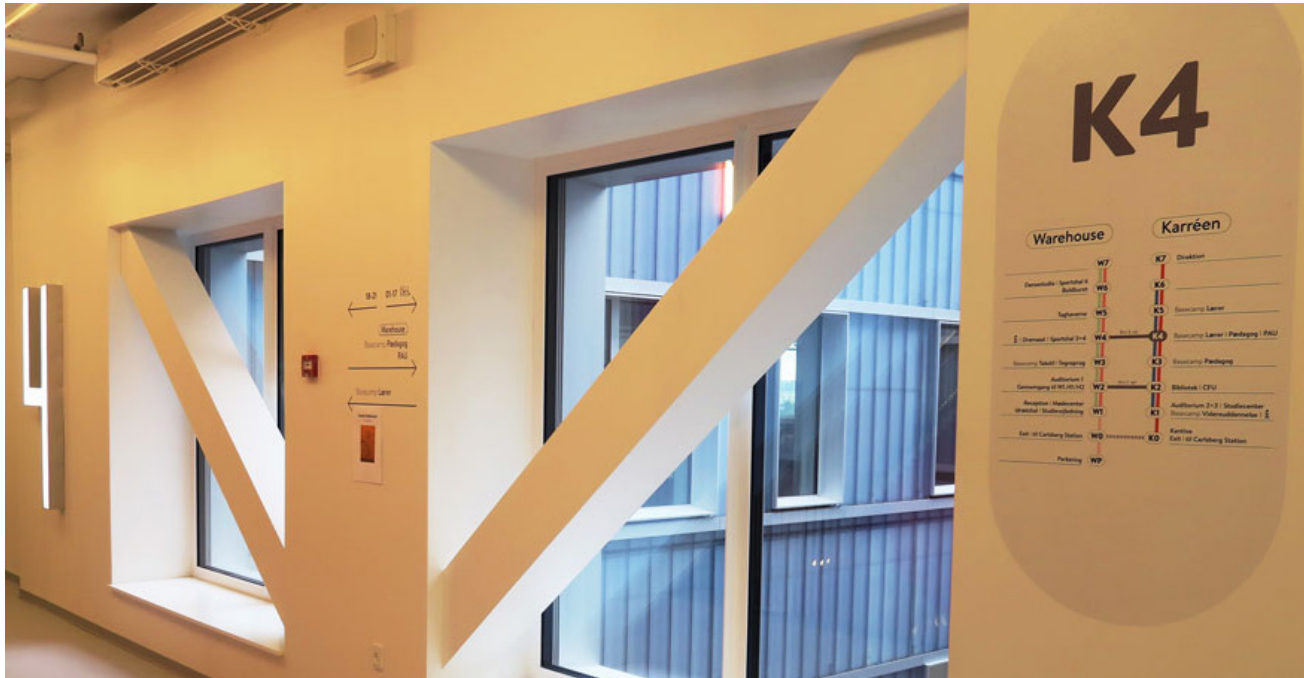

UCC University College

Complete Wayfinding Strategy

www.triagonal.dk

For the newly constructed UCC Campus Carlsberg, Triagonal in cooperation with DanSign designed the complete wayfinding strategy. Two towers in 8 levels with only two bridge connections made for a complex user flow, which was explained through a simplified metro-inspired overview. The signage was designed to blend seamlessly into the beautiful architecture and to function in a learning environment.