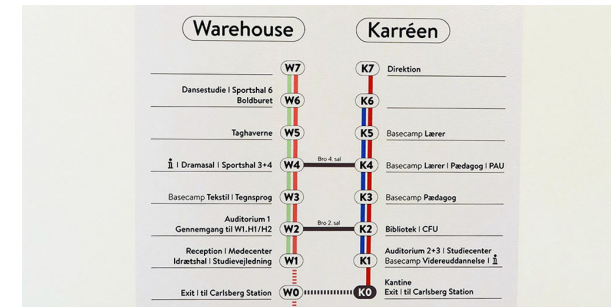

UCC University College

Complete Wayfinding Strategy

www.triagonal.dk

For the newly constructed UCC Campus Carlsberg, Triagonal in cooperation with DanSign designed the complete wayfinding strategy. Two towers in 8 levels with only two bridge connections made for a complex user flow, which was explained through a simplified metro-inspired overview. The signage was designed to blend seamlessly into the beautiful architecture and to function in a learning environment.