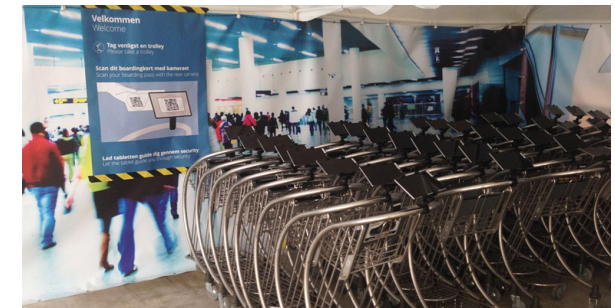

EASI

Future Security System

www.triagonal.dk

A new and innovative way of conducting the security process in airports is currently being developed by Exruptive and consists among other steps of an intelligent trolley with a tablet attached. Triagonal is currently working on the overall information strategy and the design of signage and user interface on the tablet, when testing a simulation of the new security process with test passengers in Vojens airport.